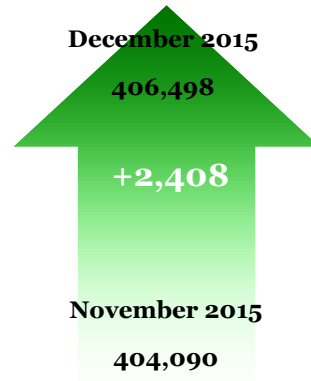

LF Change
1 Month