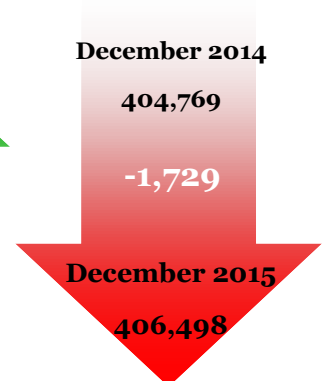

December  
2015

Northwest Indiana  
Labor Force Report

Unemployment Trends

NWI

U3 Change  
1 Month

U3 Change  
1 Year

Labor Force Trends

NWI

LF Change  
1 Month

LF Change  
1 Year

NWI Unemployment in Context

Indiana EGRs

Midwest

(Seasonally Adjusted)