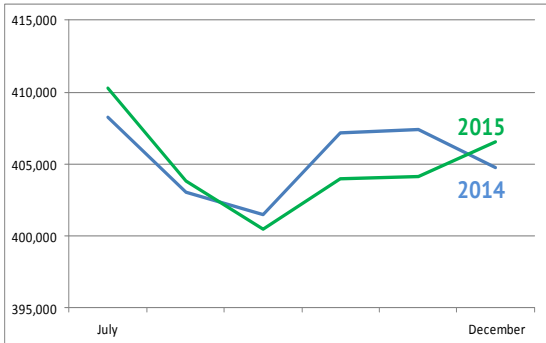

December  
2015

Northwest Indiana  
Labor Force Report

Unemployment Trends

NWI

U3 Change  
1 Month

U3 Change  
1 Year

Labor Force Trends

NWI

LF Change  
1 Month

LF Change  
1 Year

NWI Unemployment in Context

Indiana EGRs

Midwest

(Seasonally Adjusted)