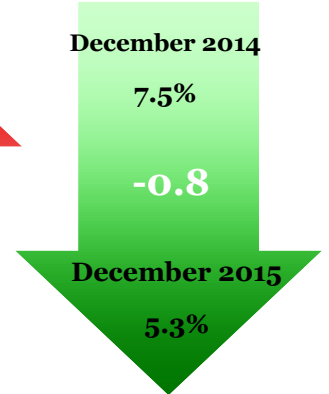

December  
2015

Northwest Indiana  
Labor Force Report

Unemployment Trends

NWI

U3 Change  
1 Month

U3 Change  
1 Year

Labor Force Trends

NWI

LF Change  
1 Month

LF Change  
1 Year

NWI Unemployment in Context

Indiana EGRs

Midwest

(Seasonally Adjusted)